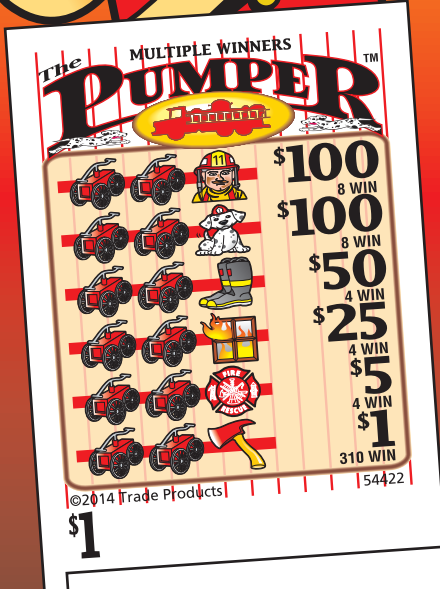

PUMP UP YOUR SAGGING PROFITS

Flare shown smaller than actual size of 11" x 14"

RING OUR BELL FOR THIS 5 ALARM GAME CHANGER!!

PAYOUTS ON THE BACK

www.tradeproducts.com

IMPORTANT NOTICE:
Due to rapidly changing laws and regulations, we cannot be responsible for the legality of the use of the product by any particular purchaser. Purchasers should determine for themselves that the use of this product is permitted in their locality.