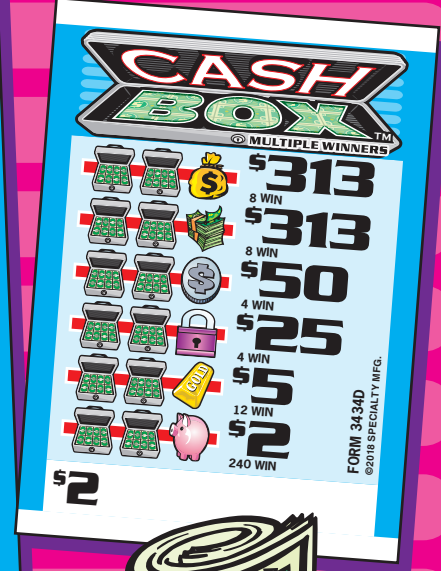

FORM NO. 3434D

(Please see reverse side for additional payout information)

© 2017 Specialty MFG. Lynnwood, WA

IMPORTANT NOTICE: Due to rapidly changing laws and regulations, we cannot be responsible for the use of this product by any particular purchaser. Each purchaser should determine for themselves that the use of this product is permitted in their locality.

Featuring EZ Check and Pay-rite for payout protection.