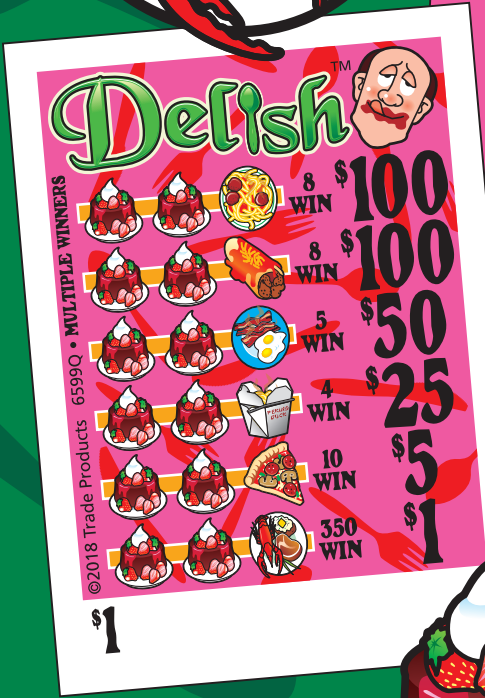

Flare shown smaller than actual size of 11" x 14"

This is absolutely **DELISH!**TM

DelishTM

MULTIPLE WINNERS

\$202 \$202 \$156 \$150
 \$110 \$105 \$102 \$102
 \$100 \$100 \$100 \$100
 \$100 \$100 \$100 \$55
 \$51 \$50
 5 WIN \$5
 340 WIN \$1

TOTAL PAY OUT:.....\$2350.00

GROSS PROFIT:.....\$770.00

75% pay out • 25% profit • 4 dls/case

18 POSTED WINNERS

\$302 Maximum Last Sale

ORDER	CASES or DEALS
-------	----------------

DELISH / \$1 / No. 6600Q