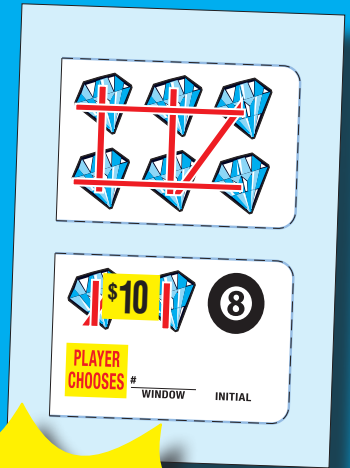

# MAGIC MULTIPLIER 506E/\$2.00

TAKES IN: 3,136 @ \$2.00..... \$6,272.00

3	Winners	@ \$300.00	....\$900.00
2	Pick-A-Window®	@ \$300.00	....\$600.00
1	Winner	@ 200.00	.....200.00
6	Pick-A-Window®	@ 200.00	...1,200.00
1	Winner	@ 100.00	.....100.00
10	Pick-A-Window®	@ 100.00	...1,000.00
3	Pick-A-Window®	@ 50.00	.....150.00
1	Pick-A-Window®	@ 40.00	.....40.00
4	Winners	@ 26.00	....104.00
8	Winners	@ 20.00	....160.00
2	Pick-A-Window®	@ 20.00	.....40.00
27	Winners	@ 10.00	....270.00
10	Winners	@ 8.00	.....80.00
10	Winners	@ 6.00	.....60.00
106	Winners	@ 4.00	....424.00

Definite Payout 84.95% ..... \$5,328.00

**GROSS PROFIT ..... \$944.00**

9-28-18

**5 DEALS PER CASE**

**#DEALS**

**85%  
PAYOUT**

*WHEN A PLAYER FINDS A PICK BOARD TICKET THEY INSTANTLY WIN \$10 AND THEN PROCEED TO PICK A WINDOW TO OPEN.*

*ALL PICK BOARD WINDOWS ARE ALSO MULTIPLIERS*

*NOW WITH GLOTAB™ SECURITY FEATURE!*

*SPECIAL WIN IMPRINT GLOWS BRIGHTLY UNDER BLACK LIGHT AND IS COIN-SCRATCHABLE!*