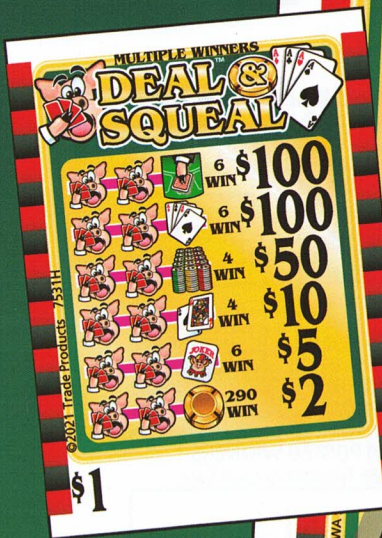

# DEAL & SQUEAL™

MULTIPLE WINNERS

\$165 \$165 \$110  
 \$105 \$105 \$100  
 \$100 \$100 \$100  
 \$100 \$100 \$100

**FLUORESCENT PINK WIN BARS!**

**PAYOUTS ON BACK**

**PULLTABSplus, Inc.**  
 Charitable Gaming Supplies • [www.pulltabsplus.com](http://www.pulltabsplus.com)

©2021 Trade Products  
 Lynnwood, WA 98087

Flare shown smaller than actual size of 10.375" x 14".

**DEAL & SQUEAL / \$1 / No. 7531H**

Takes In: 2640 @ 1.00.....\$2640.00

Pays Out:

6 Win @ \$100.00.....	\$600.00
6 Win @ \$100.00.....	\$600.00
4 Win @ \$ 50.00.....	\$200.00
4 Win @ \$ 10.00.....	\$ 40.00
6 Win @ \$ 5.00.....	\$ 30.00
290 Win @ \$ 2.00.....	\$580.00

\$286 Maximum Last Sale

ORDER	
	CASES or DEALS

**DEAL & SQUEAL / \$2 / No. 7539H**

Takes In: 3200 @ 2.00.....\$6400.00

Pays Out:

4 Win @ \$400.00.....	\$1600.00
4 Win @ \$300.00.....	\$1200.00
8 Win @ \$100.00.....	\$ 800.00
8 Win @ \$100.00.....	\$ 800.00
5 Win @ \$ 50.00.....	\$ 250.00
6 Win @ \$ 25.00.....	\$ 150.00

**TOTAL PAY OUT:.....\$4800.00**

**GROSS PROFIT:.....\$1600.00**

75% pay out • 25% profit • 4 dls/case  
22 POSTED WINNERS

\$599 Maximum Last Sale

ORDER	
	CASES or DEALS

**DEAL & SQUEAL / \$1 / No. 7538H**