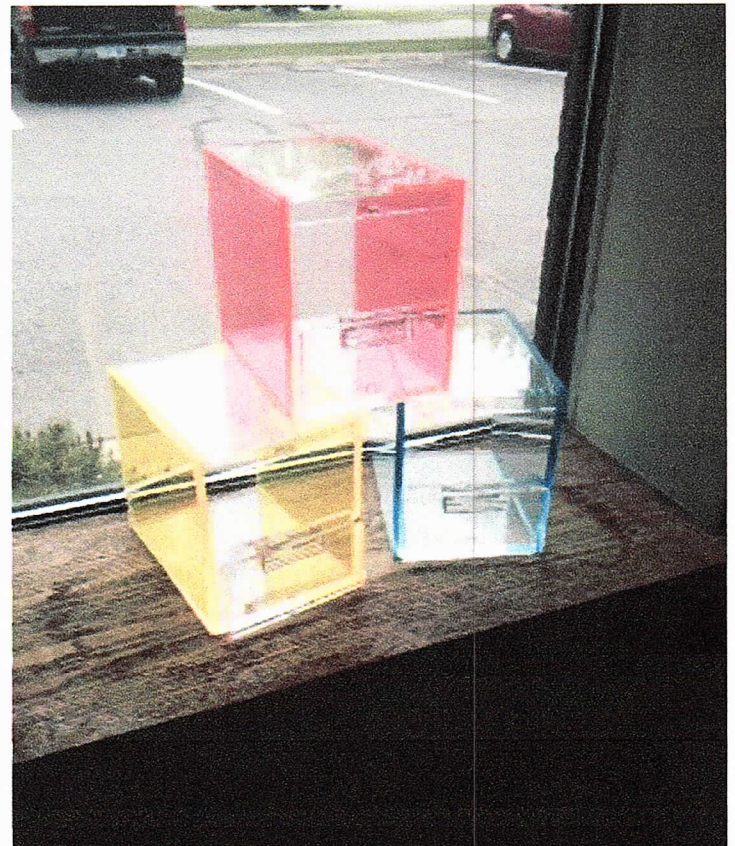

Miniature Pulltab Box

Tip Jars

**6' High
6" Deep
4.25" Wide**

**\$37
each**

This Tip Box is identical to a pulltab bin minus the lock.

Easy to use! Turn the jar so the door is facing the customer. Patrons love putting tips in this mini pulltab container.