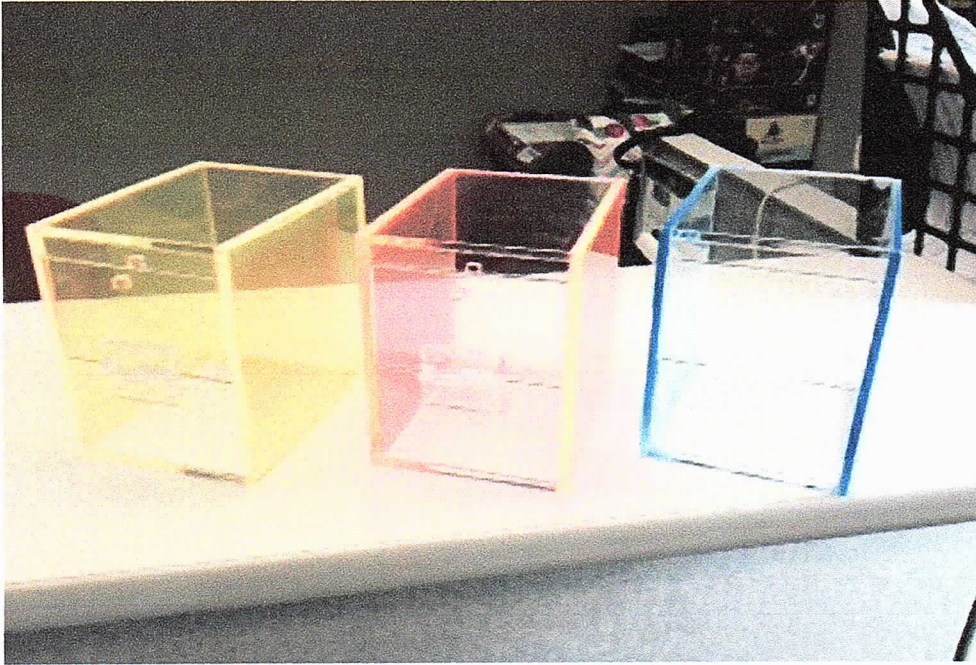

Miniature Pulltab Box

Tip Jars

**6' High
6" Deep
4.25" Wide**

**\$37
each**

This Tip Box is identical to a pulltab bin minus the lock.

Easy to use! Turn the jar so the door is facing the customer. Patrons love putting tips in this mini pulltab container.