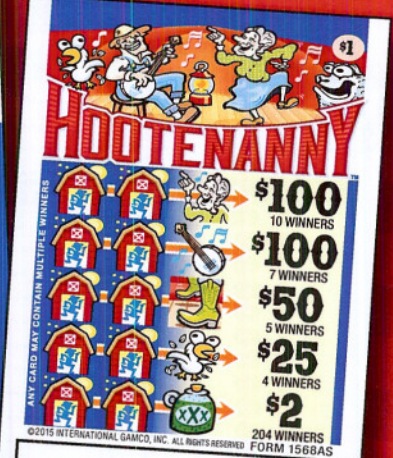

ONE DOLLAR

\$1.00 PER CARD

HOOTENANNY™

HOOTENANNY™

ANY CARD MAY CONTAIN MULTIPLE WINNERS

10 WINNERS

5 WINNERS

2 WINNERS

2 WINNERS

\$200 \$200 \$152 \$150

\$125 \$104 \$104 \$104

\$104 \$100 \$100 \$100

\$100 \$100 \$100 \$100

DAY-GLO WINBARS

FORM 1568AS

Like International Gamco on Facebook

95 WINNERS

CASHIER Always the right payout! ALL WINNING AMOUNTS SHOWN IN TICKET WINDOW

Like International Gamco on Facebook.

International Gamco, Inc. the player's choice 800-524-2626 www.intlgamco.com

PULLTABS plus, Inc. CHARITABLE GAMING SUPPLIES