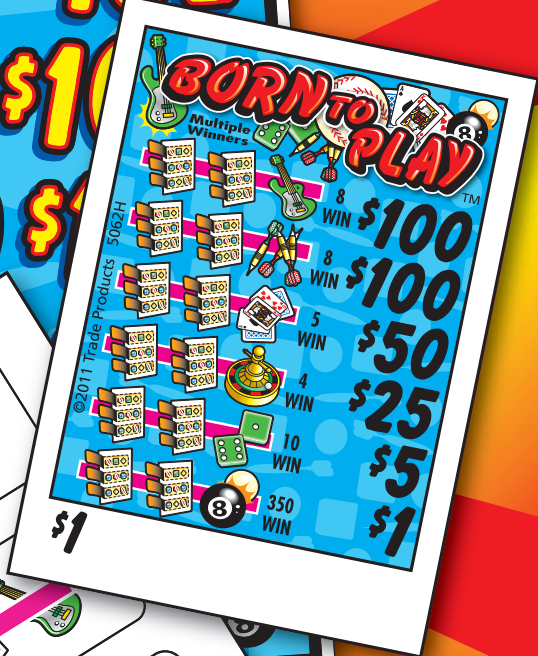

Flare shown smaller than actual size of 11" x 14".

BORN TO PLAY™

Multiple Winners

\$1

TPI

\$200 \$200 \$155 \$152
 \$100 \$105 \$102 \$100
 \$100 \$100 \$100 \$100
 \$100 \$100 \$100 \$100
 \$52 \$52 \$52 \$52

**HOT PINK
 FLUORESCENT
 WIN-BARS!**

**SHOW YOUR
 PLAYERS THEY ARE...**

BORN TO PLAY™!

**PAYOUTS ON
THE BACK.**

SECURITY SYSTEM PROTECTION
WIN-CODE

www.tradeproducts.com

IMPORTANT NOTICE:
 Due to rapidly changing laws and regulations, we cannot be responsible for the legality of the use of the product by any particular purchaser. Purchasers should determine for themselves that the use of this product is permitted in their locality.

©2011 Trade Products
Lynnwood, WA 98087

BORN TO PLAY / \$1 / No. 5061H
 Takes In: 2640 @ 1.00.....\$2640.00
 Pays Out:
 6 Win @ \$100.00.....\$600.00
 6 Win @ \$100.00.....\$600.00
 4 Win @ \$ 50.00.....\$200.00
 4 Win @ \$ 10.00.....\$ 40.00
 4 Win @ \$ 5.00.....\$ 20.00
 280 Win @ \$ 2.00.....\$560.00
 Combinations:
 2 Win @ \$150.00.....\$300.00
 1 Win @ \$125.00.....\$125.00
 1 Win @ \$115.00.....\$115.00
 1 Win @ \$110.00.....\$110.00
 1 Win @ \$105.00.....\$105.00
 6 Win @ \$100.00.....\$600.00
 2 Win @ \$ 52.00.....\$104.00
 1 Win @ \$ 5.00.....\$ 5.00
 10 Win @ \$ 4.00.....\$ 40.00
 258 Win @ \$ 2.00.....\$516.00
TOTAL PAY OUT.....\$2020.00
GROSS PROFIT.....\$620.00
 76% pay out • 24% profit • 6 dls/case
 14 POSTED WINNERS
 \$224 Maximum Last Sale