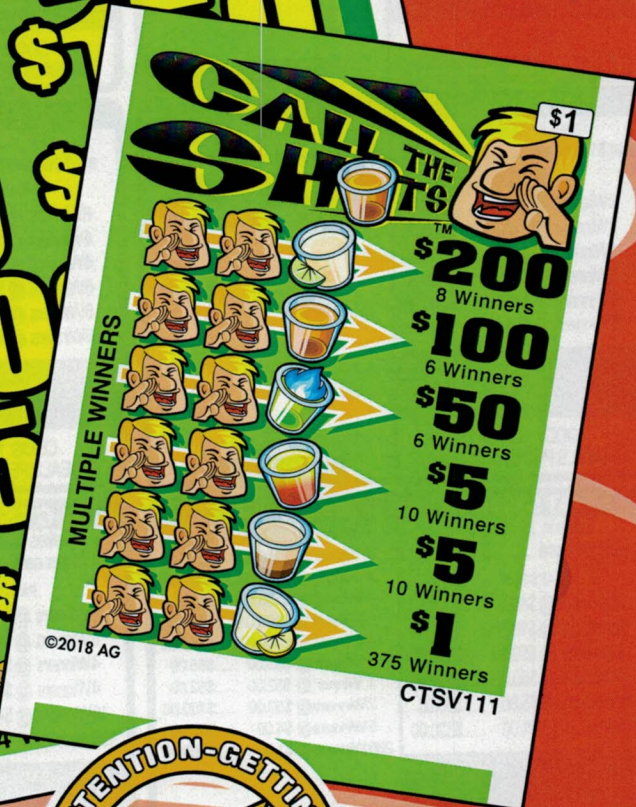

3-TAB

Illustrations of game components:

- Beer bottle, cartoon character, wine bottle
- Beer glass, cartoon character, cartoon character
- $300 TOTAL, cocktail glass, martini glass

THE ACCOUNTANT Deluxe
I'll calculate the total winning amount!