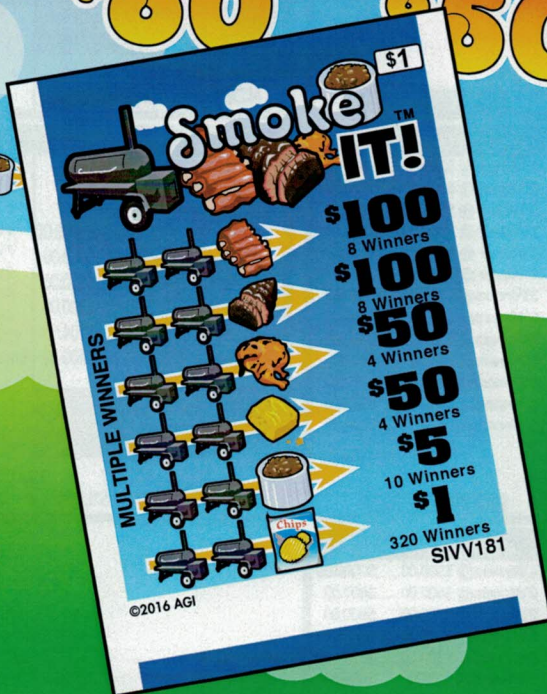

$255
TOTAL

255	$205	$202
155	$105	$105
$105	$105	$105
$105	$104	$104
$104	$104	$55
$52	$50	$50