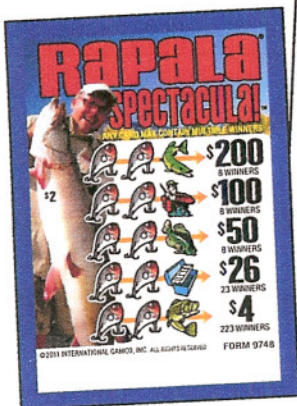

Rapala SPECTACULA!

Hook More Players!!!

To try this exclusive game at your site, call us at:

1-877-572-2130

www.pulltabsplus.com

RAPALA® SPECTACULA! FORM 9748/$2.00

TAKES IN: 2,548 @ $2.00 ..... $5,096.00

PAYS OUT:

8 Winners @	$200.00	.....	$1,600.00
8 Winners @	100.00	.....	800.00
8 Winners @	50.00	.....	400.00
23 Winners @	26.00	.....	598.00
223 Winners @	4.00	.....	892.00

DEFINITE PAYOUT 84.18% $4,290.00

GROSS PROFIT $806.00

5 DEALS PER CASE

EXTENDED PAYOUT

TAKES IN: 2,548 @ $2.00 ..... $5,096.00

PAYS OUT:

1 Winner @	$250.00	.....	$ 250.00
7 Winners @	200.00	.....	1,400.00
2 Winners @	104.00	.....	208.00
6 Winners @	100.00	.....	600.00
1 Winner @	60.00	.....	60.00
1 Winner @	56.00	.....	56.00
1 Winner @	52.00	.....	52.00
7 Winners @	50.00	.....	350.00
1 Winner @	34.00	.....	34.00
16 Winners @	26.00	.....	416.00
5 Winners @	16.00	.....	80.00
196 Winners @	4.00	.....	784.00

DEFINITE PAYOUT 84.18% $4,290.00

GROSS PROFIT $806.00

ANY CARD MAY CONTAIN MULTIPLE WINNERS

3-8-11